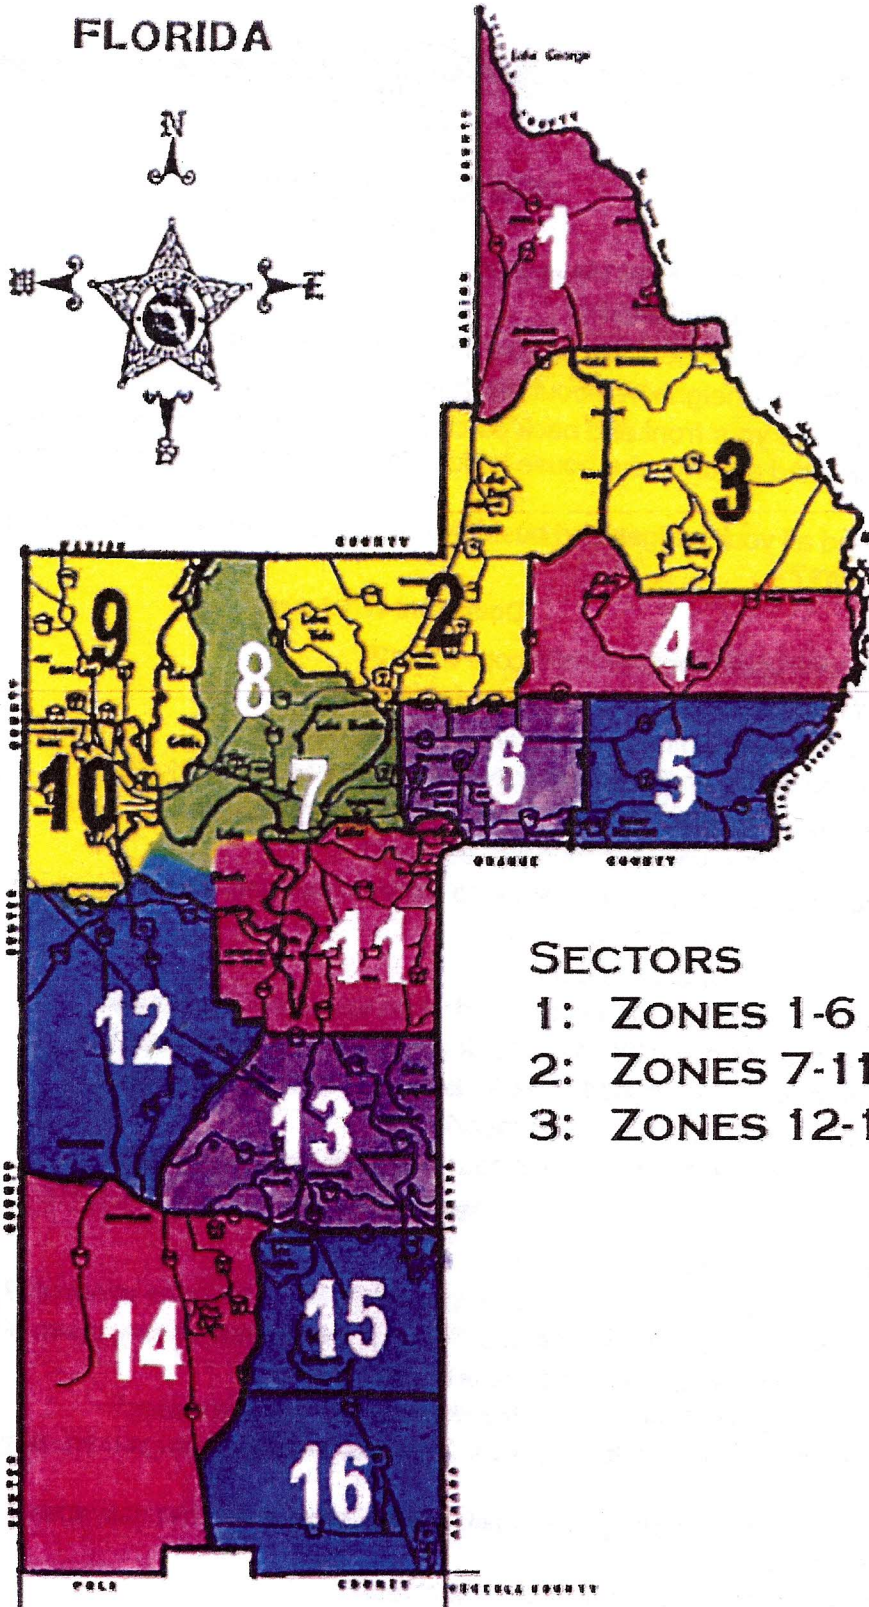

LAKE COUNTY  
FLORIDA

- SECTORS**
- 1: ZONES 1-6
  - 2: ZONES 7-11
  - 3: ZONES 12-16

ROAD MILES FROM TIP  
OF COUNTY TO BOTTOM  
90 MILES

WIDEST POINT  
60 MILES

TOTAL SQUARE MILES  
1,200

POPULATION  
297,052

AS OF SEPTEMBER 2015

**PATROL ZONES**